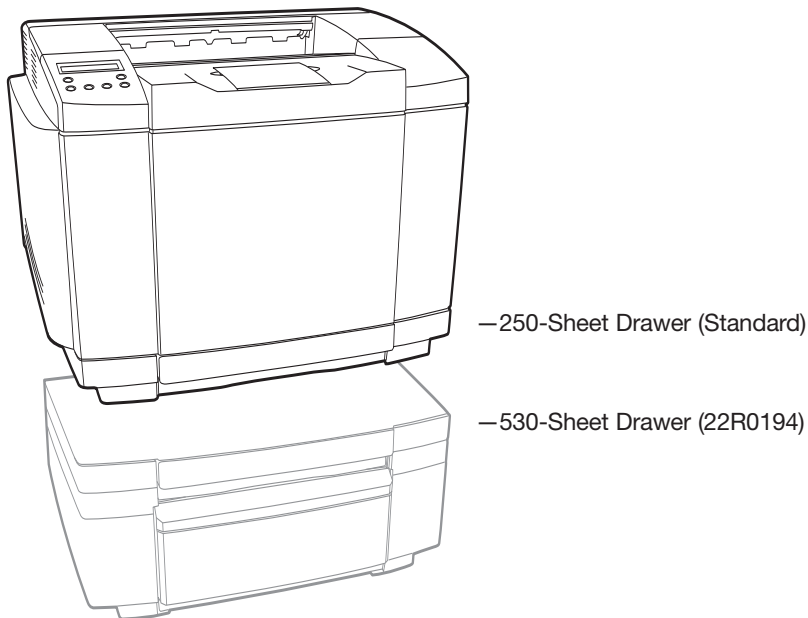

Lexmark C500n

Supplies & Accessories

Supplies	5,000-page Black High Yield Toner Cartridge²	C500H2KG
	3,000-page Cyan High Yield Toner Cartridge²	C500H2CG
	3,000-page Yellow High Yield Toner Cartridge²	C500H2YG
	3,000-page Magenta High Yield Toner Cartridge²	C500H2MG
	2,500-page Black Toner Cartridge²	C500S2KG
	1,500-page Cyan Toner Cartridge²	C500S2CG
	1,500-page Yellow Toner Cartridge²	C500S2YG
	1,500-page Magenta Toner Cartridge²	C500S2MG
	Photodeveloper Cartridge (up to 120,000 images)³	C500X26G
	Waste Toner Bottle (up to 30,000 images)³	C500X27G
110v Fuser Unit (up to 60,000 pages)³	C500X28G	

Paper Handling Options

Additional Information

¹ Use Lexmark glossy paper (12A5950) only.

² Yield is based on approximately 5% print coverage per color.

³ Actual number of pages or images will vary depending on individual customer usage.

Options not pictured:

250 Sheet Legal Tray (22R0195)